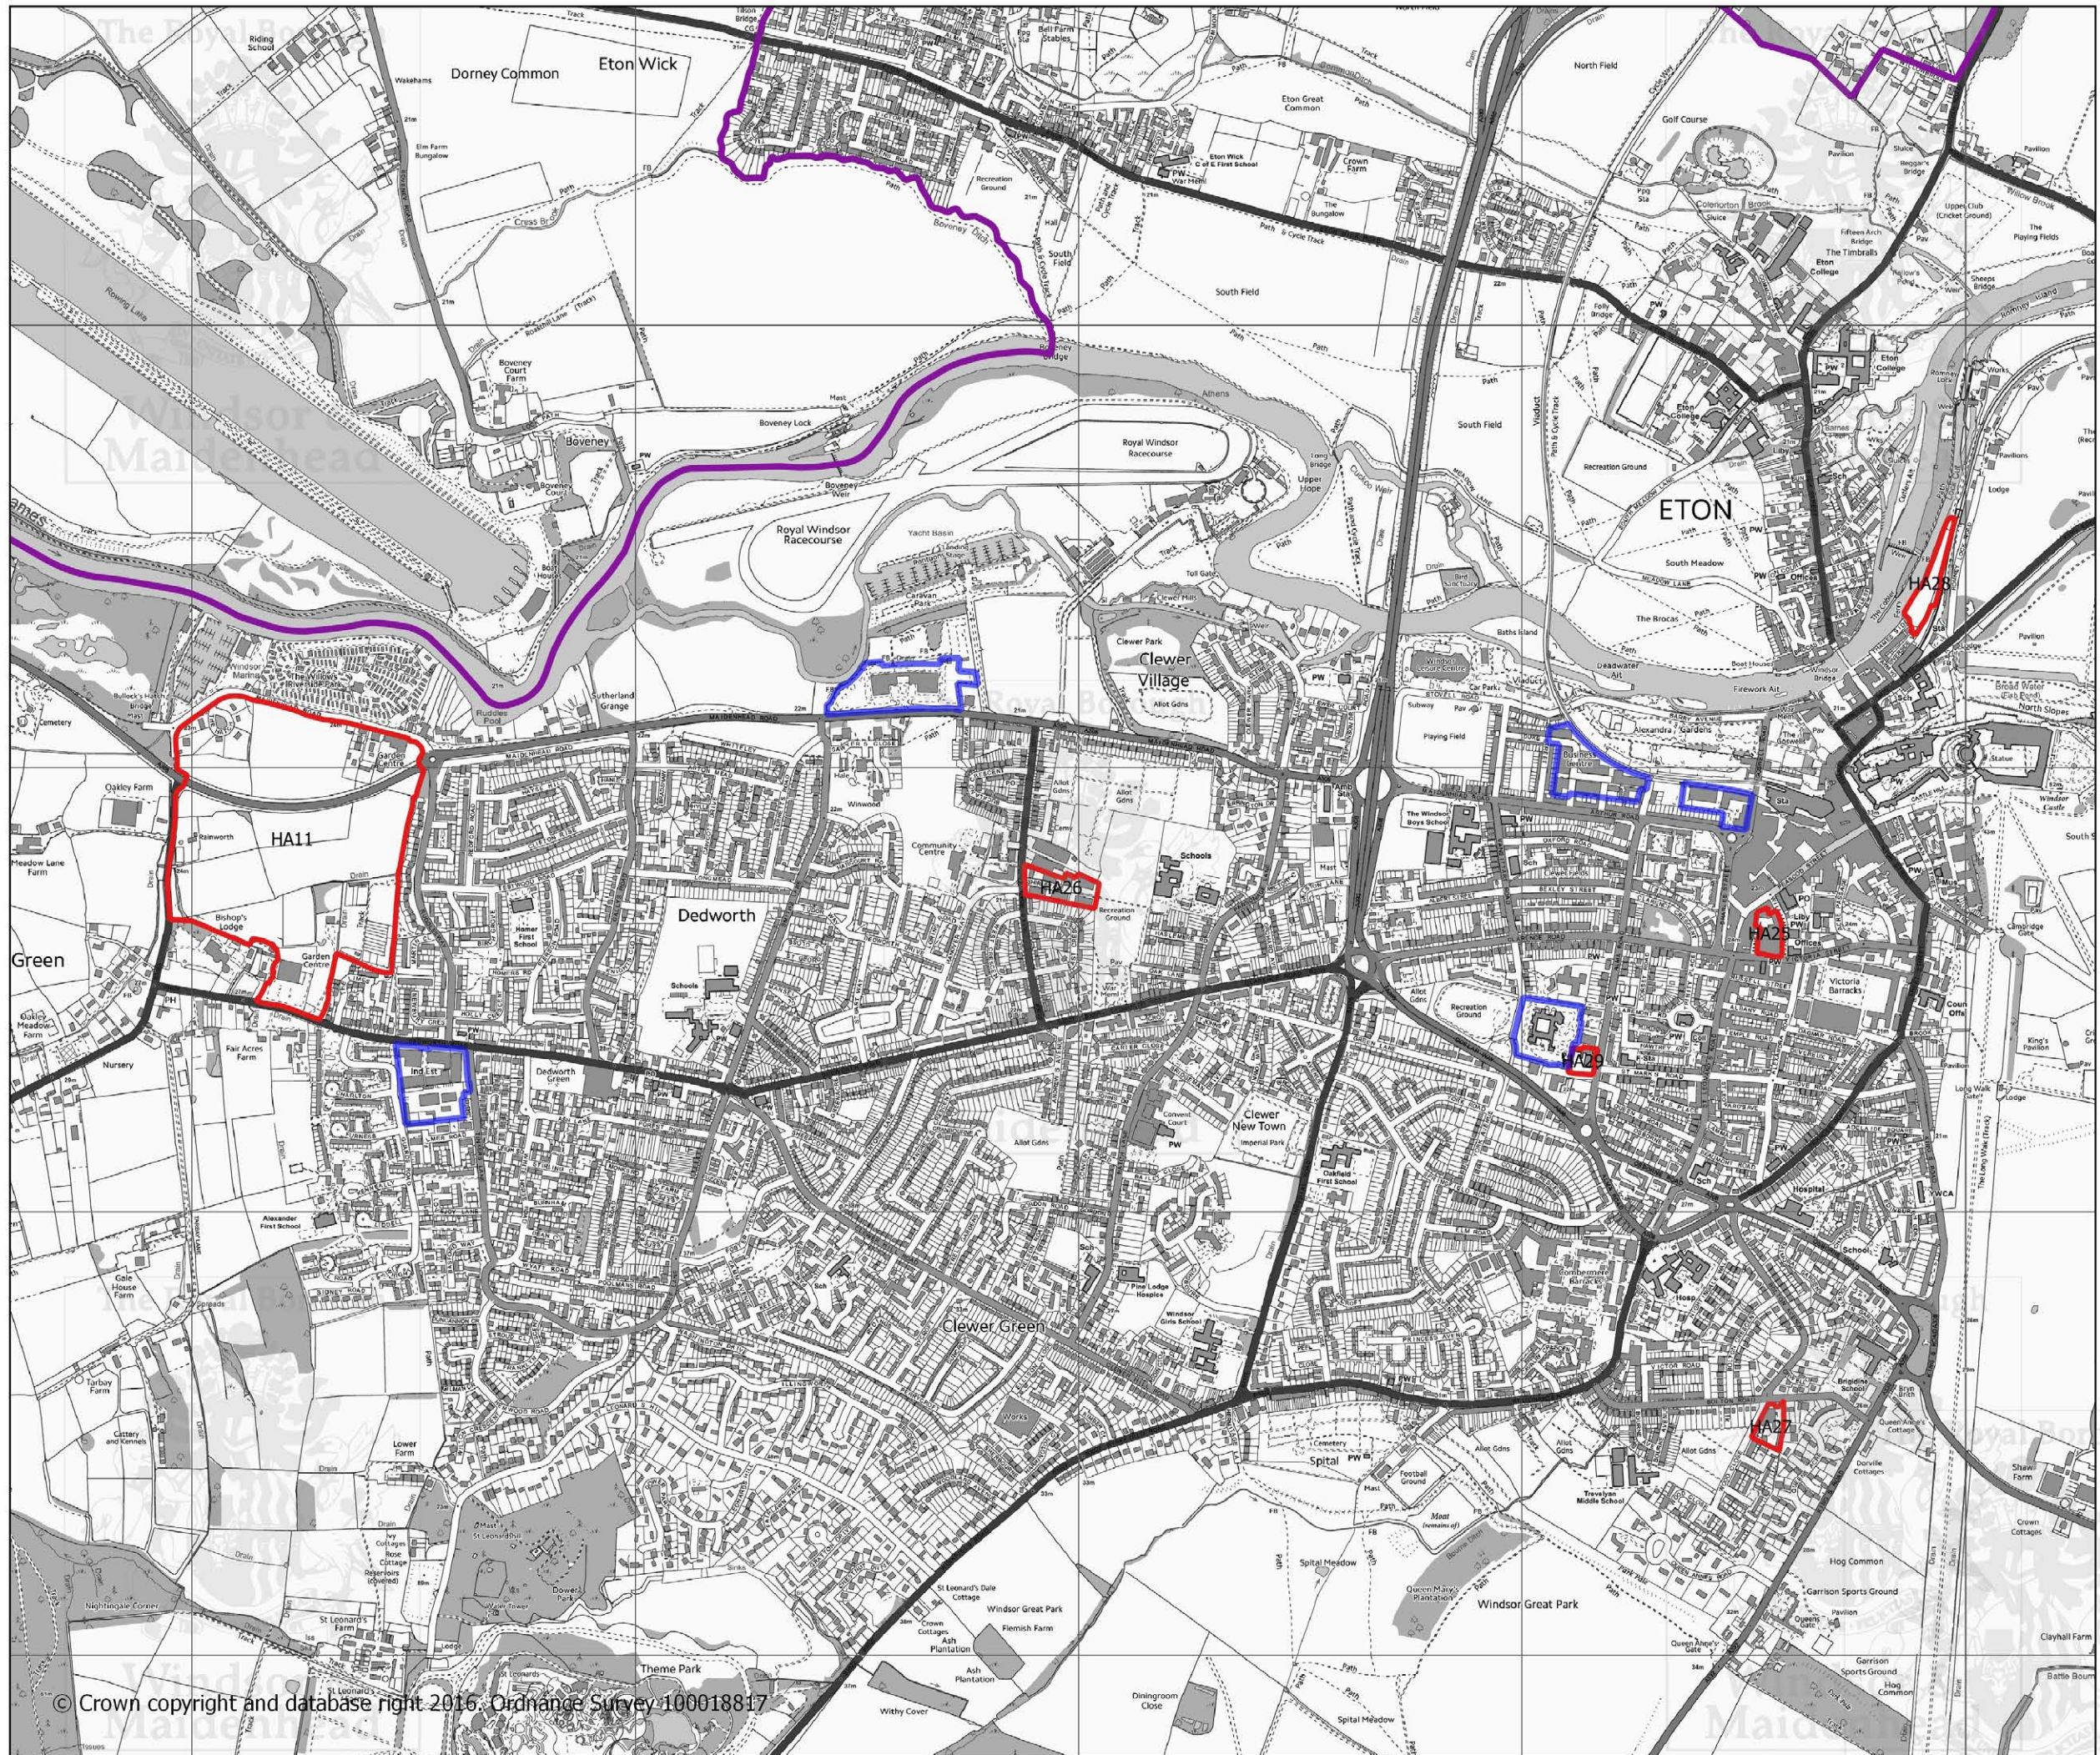

CONFIDENTIAL

Borough Local Plan:
Proposed site
allocations for
consultation
(December 2016)

Legend

- Mixed Use
- Employment
- Housing

Date 08/11/2016
Scale 1:14,000 A3
05000 m